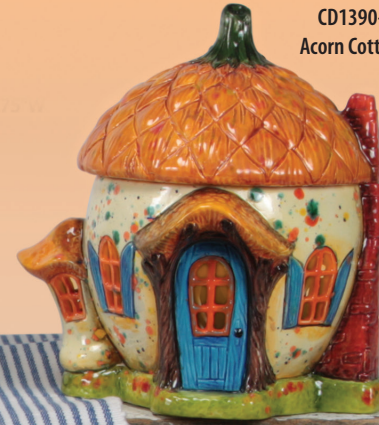

MC-414E

MaycoColors.com

Molds

CD1389+
Fairy House

CD1284+
Oval Container

CD1390+
Acorn Cottage

CD1384
Masquerade Mask Box

CD1385
Owl Mask Box