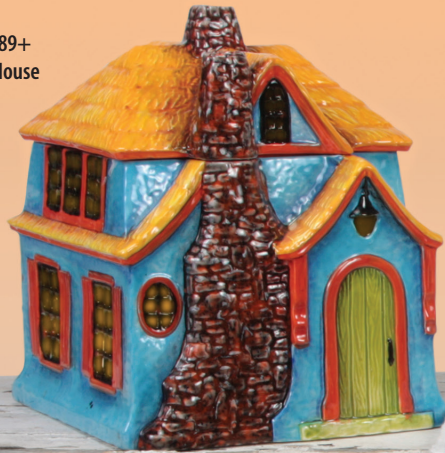

CD1389+
Fairy House