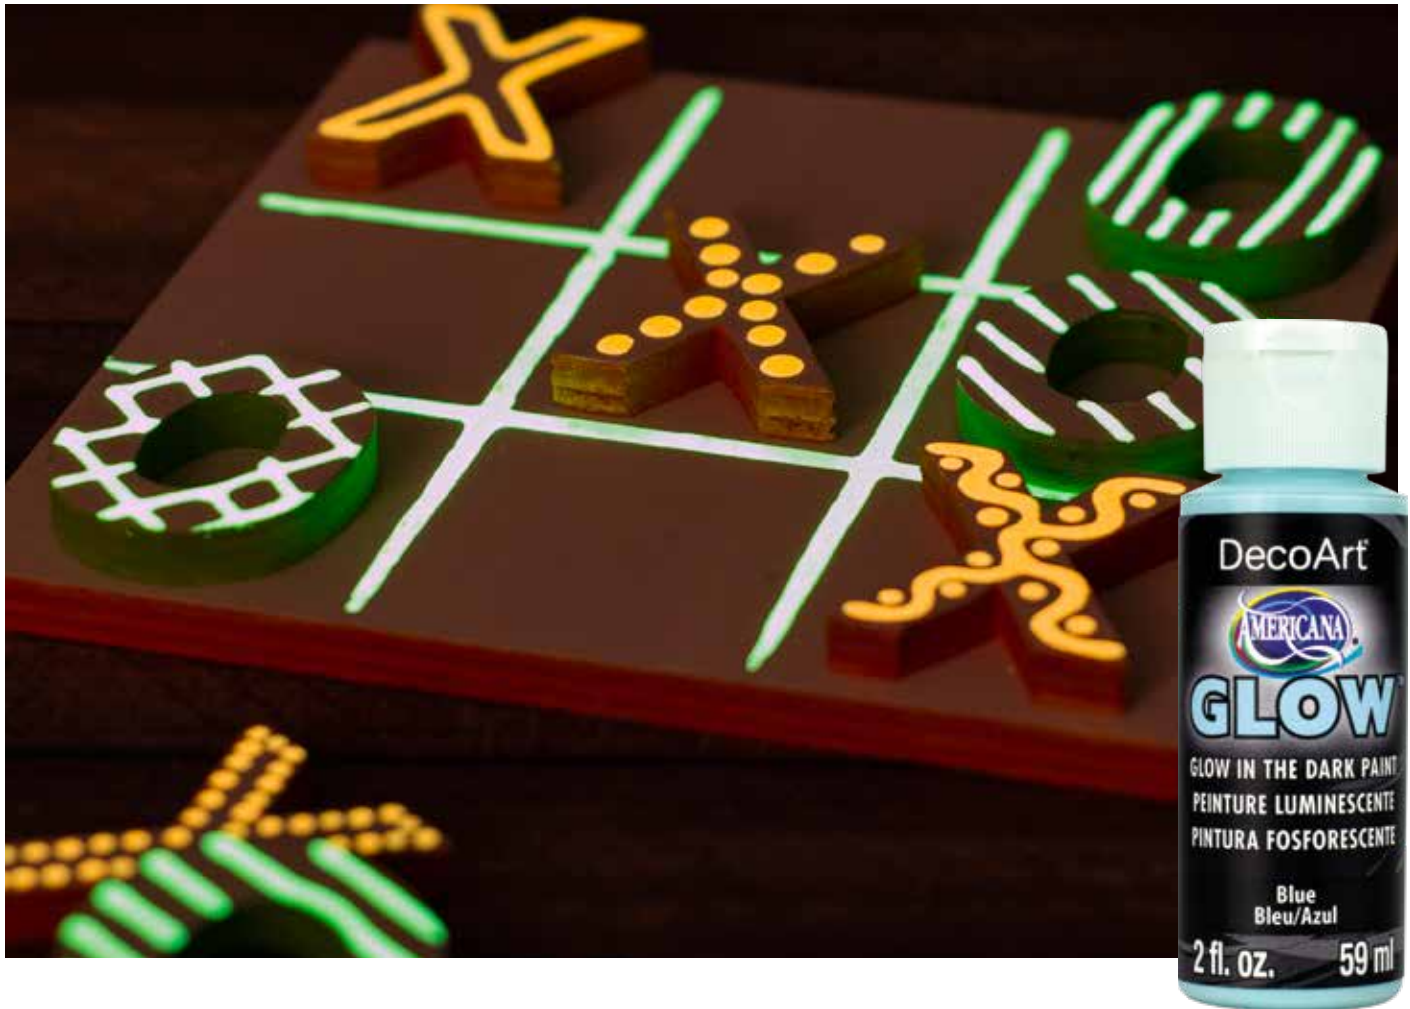

wood
walls
canvas
terra cotta
paper
Styrofoam™
unglazed ceramics

Americana® Glow™

Add the magic of glowing paint colors to almost any surface. Create beautiful projects with this premium acrylic that will look great in daylight and glow color at night! This phosphorescent acrylic glows beyond your standard glow paint.