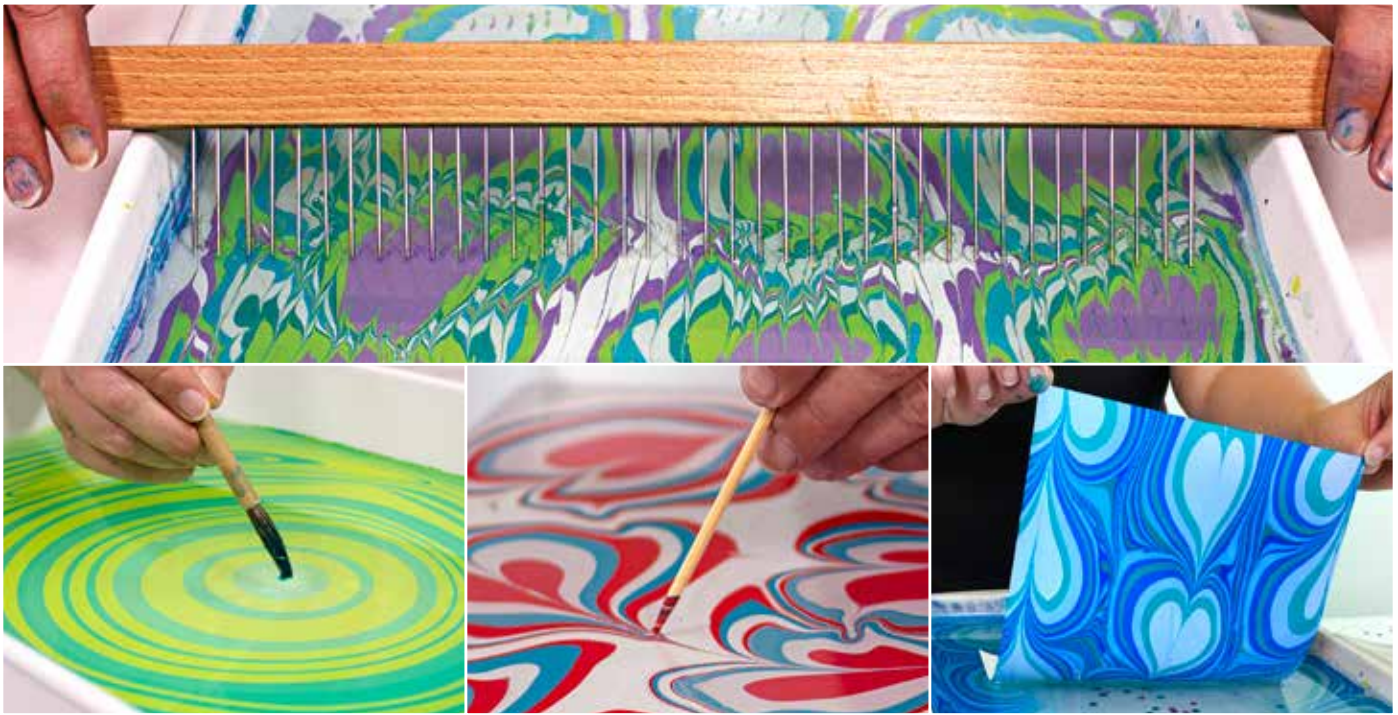

Includes 2-ounce squeeze bottles with tip

4CT. DASK644 - Modern Brights

4CT. DASK647 - Pastel Lights

4CT. DASK649 - Tropical Delights

Marbling Tools & Accessories

Marbling Rakes

Perfectly sized for our 12" x 15" tray (approx. 11.25" x 4" x .25" each), these rakes with their various intervals of "teeth" are used to comb through the paint floating on the surface to create a multitude of beautiful patterns. Available in two styles:

Standard Comb - DASK258 | Rake - DASK259

Sumi Brush Set DABK44

Traditional Sumi brushes are loaded with the marbling acrylic and then lightly tapped on the surface of the water for the Japanese method of water marbling. Set contains 2 sumi brushes.

Marbling Stick Set DABK45

6" long wooden stir stick can be used to apply paint, free-hand swirled designs and mix custom colors. Set contains 20 sticks.

Marbling Paper DAS261

8.5" x 11" acid-free marbling paper specifically designed to not allow the paint pigments to penetrate the surface providing vibrant, rich colors. Pack of 20 sheets.