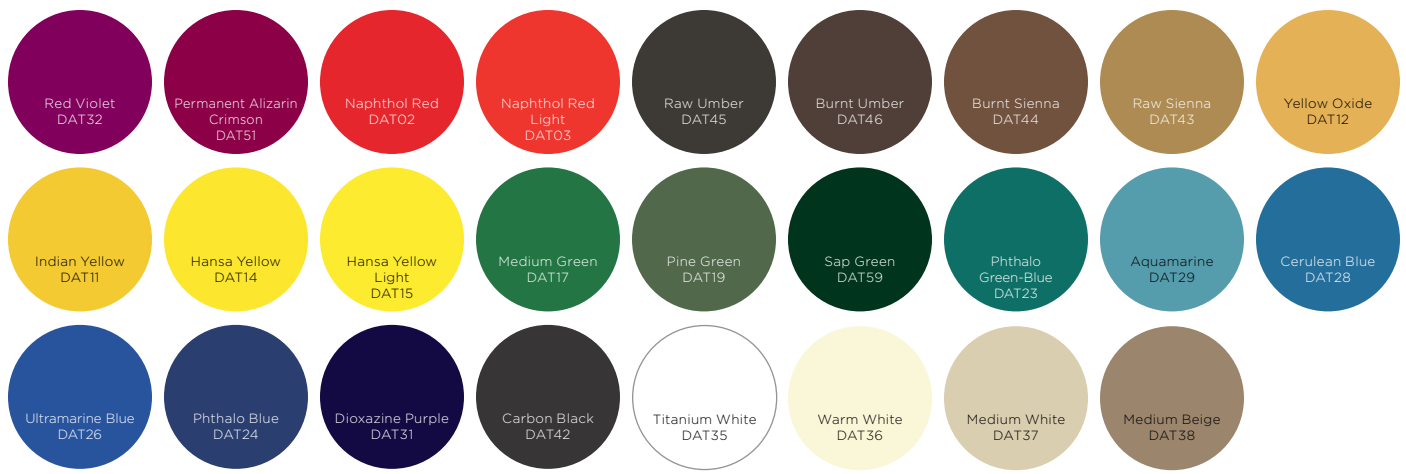

Traditions™ Mediums

Traditions™ Glazing Medium DATM01

Clear, satin medium used to create custom glazed finishes.

4 oz. wide- mouth jar Master: 4 • Inner: 0 • Weight: 1.22 lbs. Dimensions: 5L x 5W x 3.25H

Traditions™ Extender & Blending Medium DATM02

Extends open working time or improves flow on larger surfaces.

4 oz. wide- mouth jar Master: 4 • Inner: 0 • Weight: 1.22 lbs. Dimensions: 5L x 5W x 3.25H

Traditions™ Multi-Surface Sealer DATM03

Clear, pure resin acrylic that creates a protective barrier.

4 oz. wide- mouth jar Master: 4 • Inner: 0 • Weight: 1.22 lbs. Dimensions: 5L x 5W x 3.25H

Traditions™ Satin Varnish DATM04

Protect pieces with this durable, satin, nonyellowing finish.

4 oz. wide- mouth jar Master: 4 • Inner: 0 • Weight: 1.22 lbs. Dimensions: 5L x 5W x 3.25H

Traditions™ Matte Medium DATM05

Versatile product that creates a matte finish, extends color, and enhances color blending.

4 oz. wide- mouth jar Master: 4 • Inner: 0 • Weight: 1.22 lbs. Dimensions: 5L x 5W x 3.25H

Traditions™ Texture Medium DATM06

Create textural effects with this matte, non-yellowing medium.

4 oz. wide- mouth jar Master: 4 • Inner: 0 • Weight: 1.22 lbs. Dimensions: 5L x 5W x 3.25H