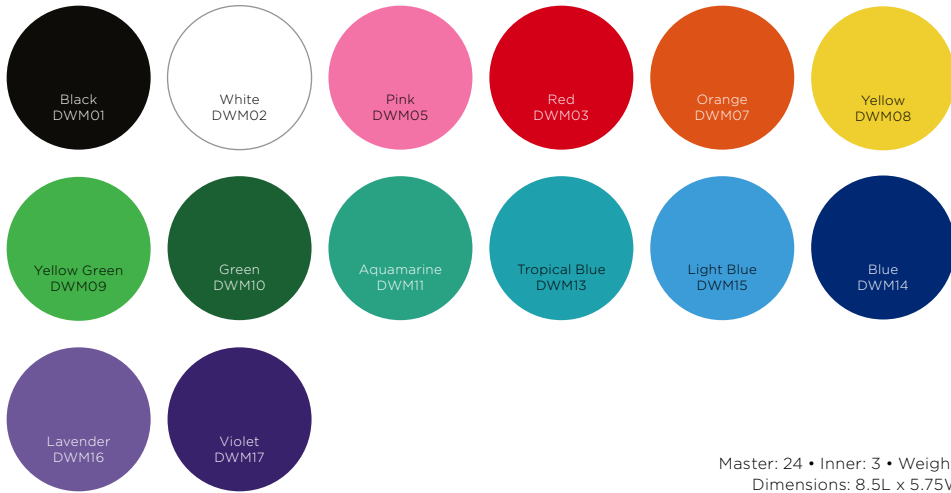

Water Marbling Acrylics™

Ready-to-use, vibrant acrylics in a dropper-tip squeeze bottle that allows color to be dropped onto the surface of the water with complete control. Available in a 2-ounce bottle.

2 oz.
Master: 24 • Inner: 3 • Weight: 4.7 lbs.
Dimensions: 8.5L x 5.75W x 5.12H