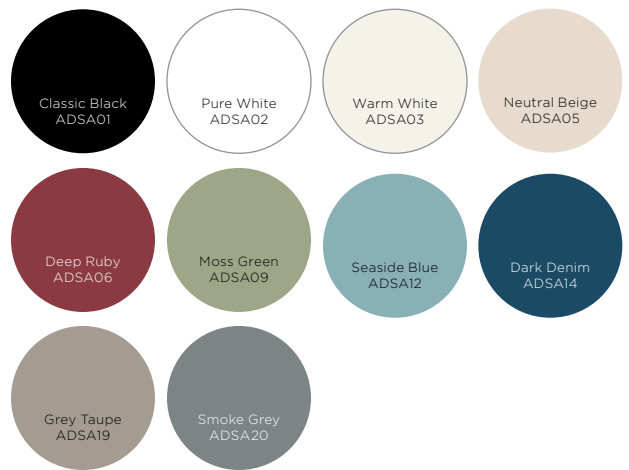

Americana Decor® Satin Enamels™

This formula is specially designed for revitalizing old cabinets and furniture. Its hard, durable finish makes it ideal for the high-use kitchen area.

- Excellent coverage
- Smooth brushability
- Minimizes grain raising on wood
- Soap and water cleanup