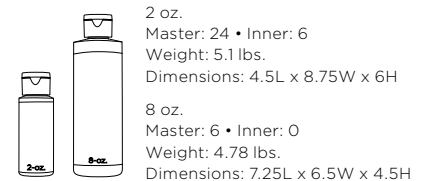

Metallics

Neons

All colors available in size shown.
Additional sizes noted on color swatch.