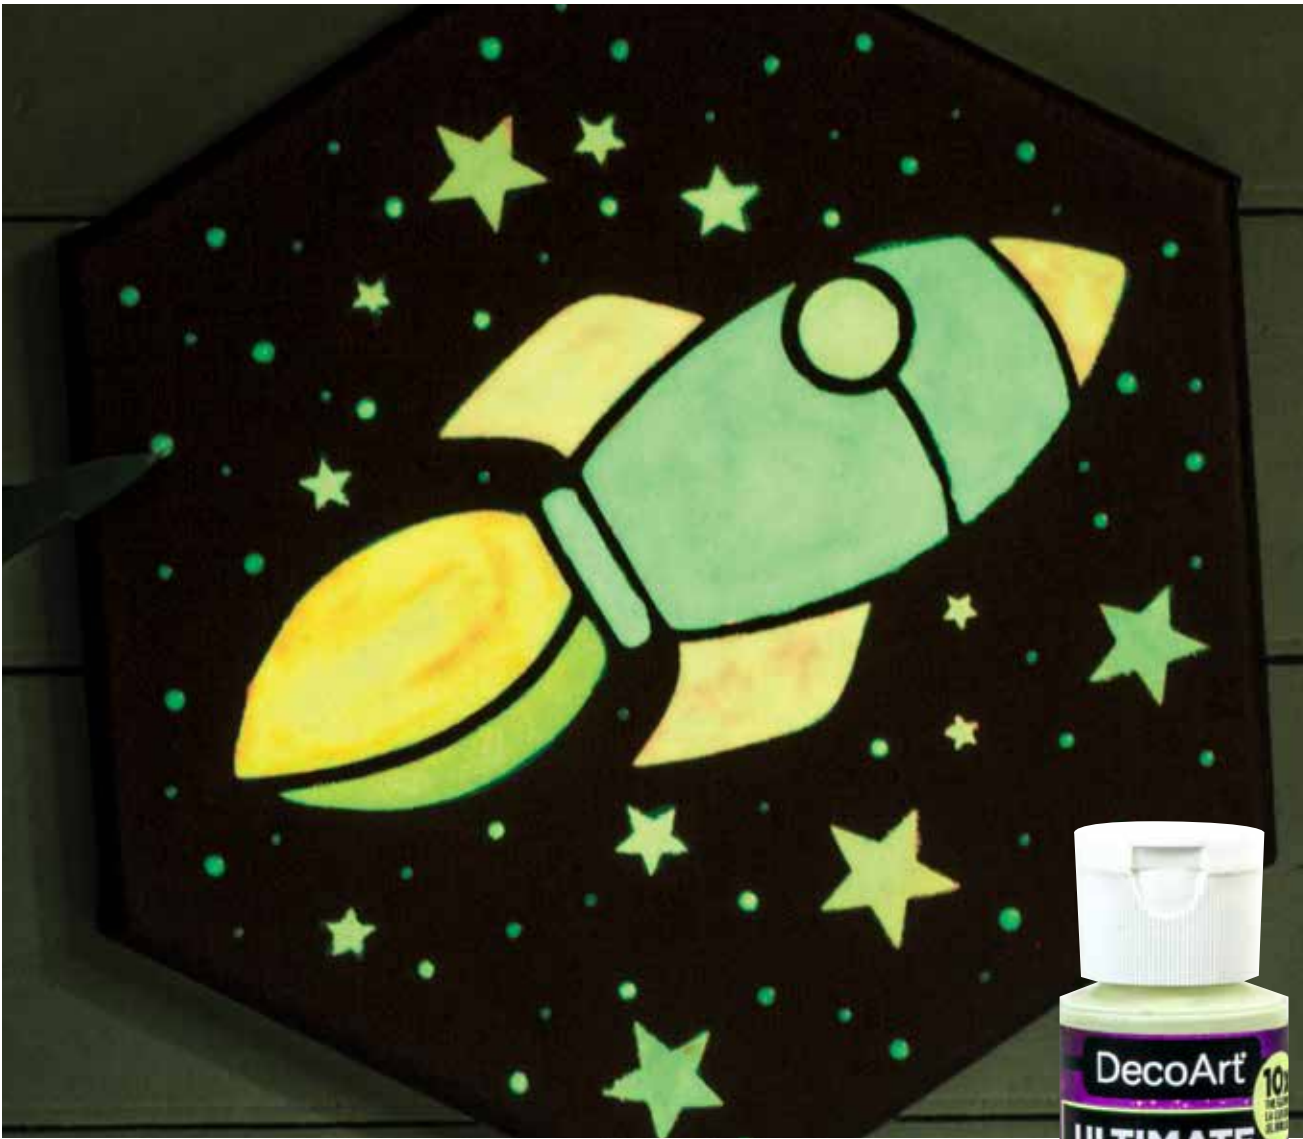

- Intense pigments
- Bright, fluorescent glow
- Multi-surface formula for a variety of projects

Black Light Neon™ Value Pack - 6 count

DASK516

2 oz.
Master: 24 • Inner: 3
Weight: 5.1 lbs.
Dimensions: 4.5L x 8.75W x 6H