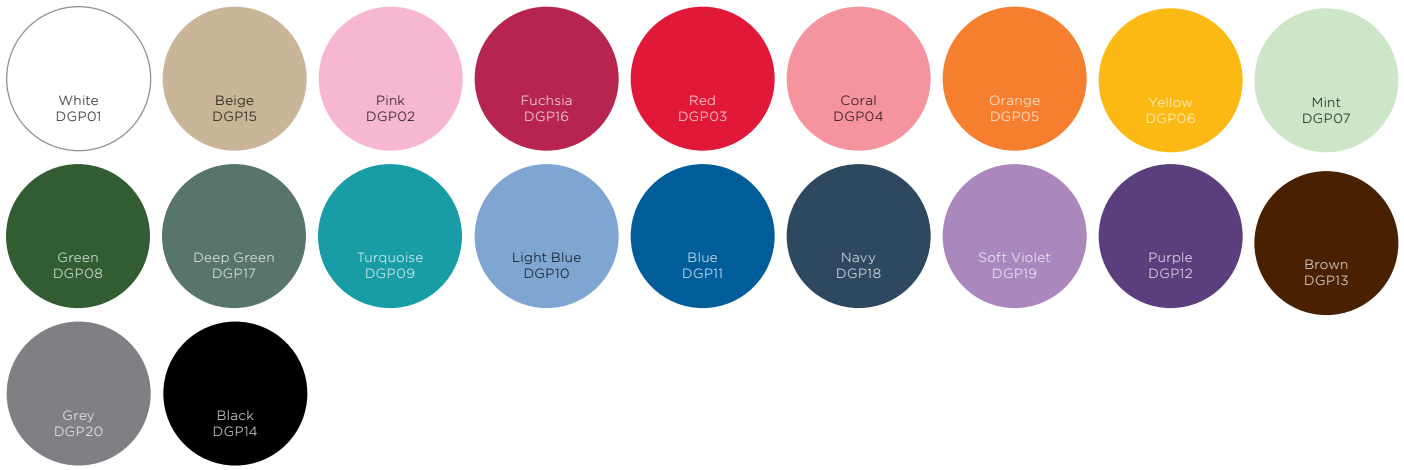

2-oz.
Master: 24 • Inner: 3 • Weight: 5.1 lbs.
Dimensions: 4.5L x 8.75W x 6H