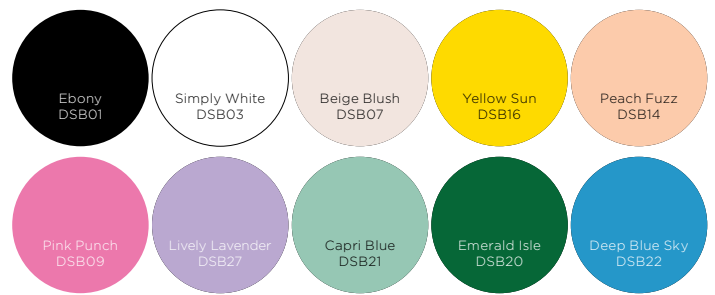

Small Batch Acrylics™ Curated Sets

10-Piece Beautiful & Bright Set Curated by Tamara Bennett

DASK701

Tamara Bennetts online business, Southern Adoornments, currently teaches thousands of women each month how to paint door hangers and turn their hobby into a business.
Follow Tamara @SouthernAdoornmentsDecor

10-Piece Pastel & Vibrant Set Curated by Mariah Leeson

DASK699

Mariah Leeson is the creative mind behind Giggles Galore. She inspires families to celebrate life's little moments with creative, budget-friendly crafts, recipes, and party ideas.
Follow Mariah Leeson @Giggles_Galore

10-Piece Earthy & Modern Set Curated by Ashley Hackshaw

DASK700

Ashley Hackshaw is a talented artist living in the Great Smoky Mountains. She draws inspiration from the landscape and animals around her. Ashley's favorite subjects include bears and elk, along with pet portraits.
Follow Ashley @lilblueboo