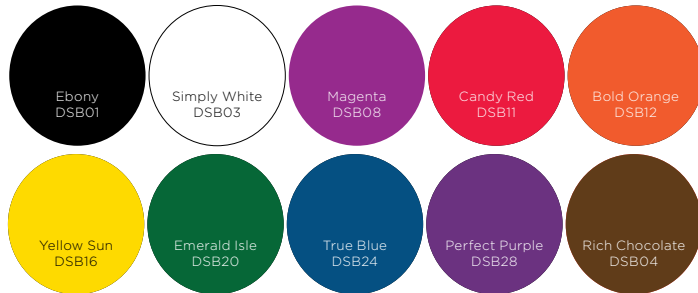

Small Batch Acrylics™ Curated Sets

10-Piece Beautiful & Bright Set Curated by Tamara Bennett

DASK701

Tamara Bennetts online business, Southern Adoornments, currently teaches thousands of women each month how to paint door hangers and turn their hobby into a business.
Follow Tamara @SouthernAdoornmentsDecor