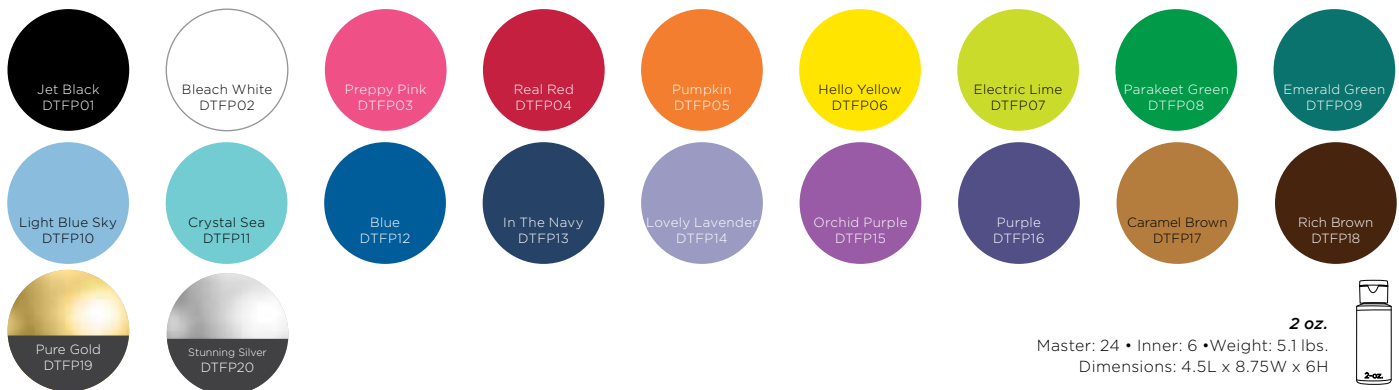

2 oz.
Master: 24 • Inner: 6 • Weight: 5.1 lbs.
Dimensions: 4.5L x 8.75W x 6H