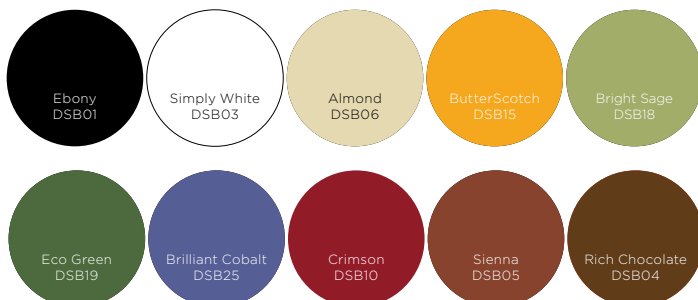

10-Piece Earthy & Modern Set Curated by Ashley Hackshaw

DASK700

Ashley Hackshaw is a talented artist living in the Great Smoky Mountains. She draws inspiration from the landscape and animals around her. Ashley's favorite subjects include bears and elk, along with pet portraits.
Follow Ashley @lilblueboo